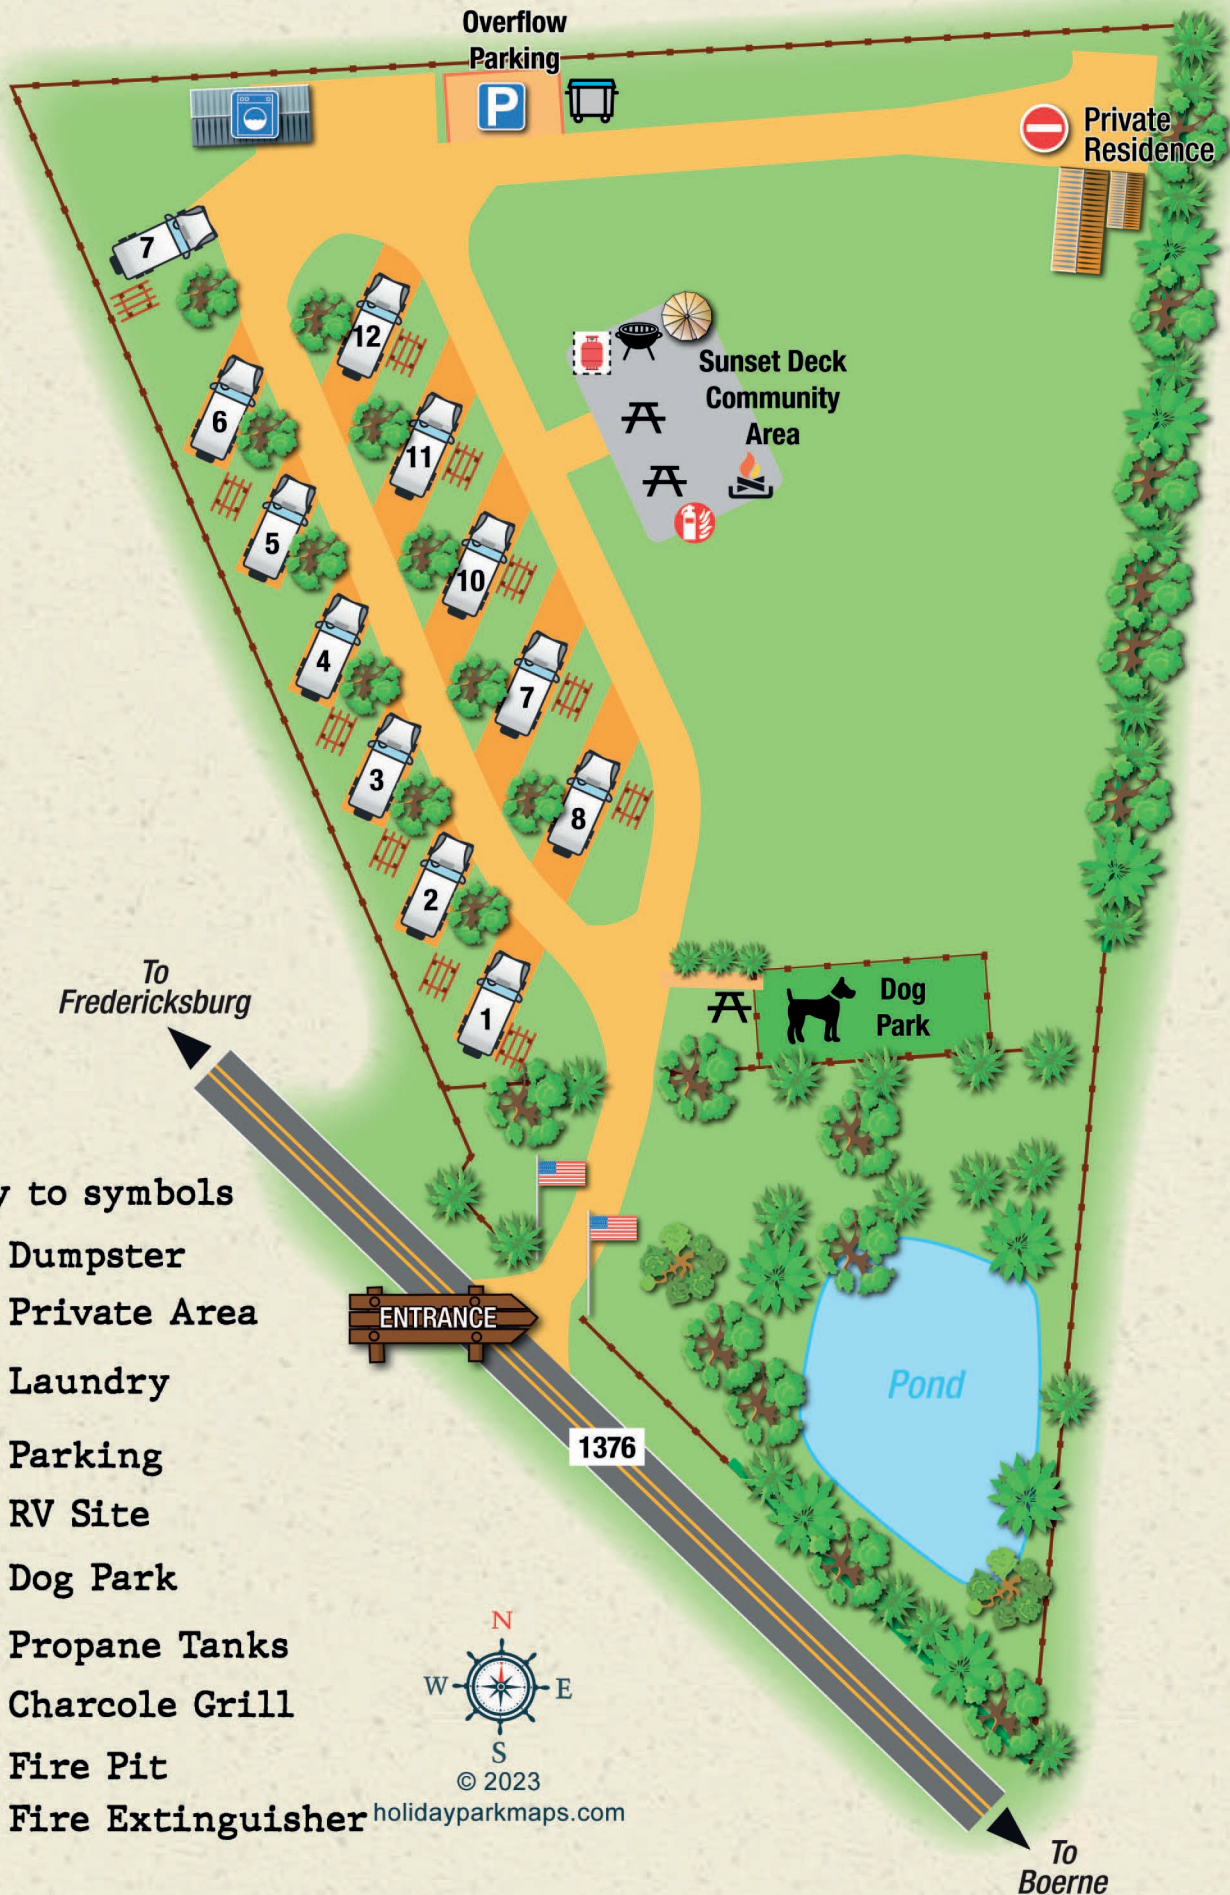

# Limestone Charm

**RV Park**

3097 Farm to Market 1376  
Fredericksburg  
TX 78624  
United States  
fredericksburgtxrvpark.com

Call: +18309983007

## Key to symbols

- Dumpster
- Private Area
- Laundry
- Parking
- RV Site
- Dog Park
- Propane Tanks
- Charcole Grill
- Fire Pit
- Fire Extinguisher

© 2023

holidayparkmaps.com